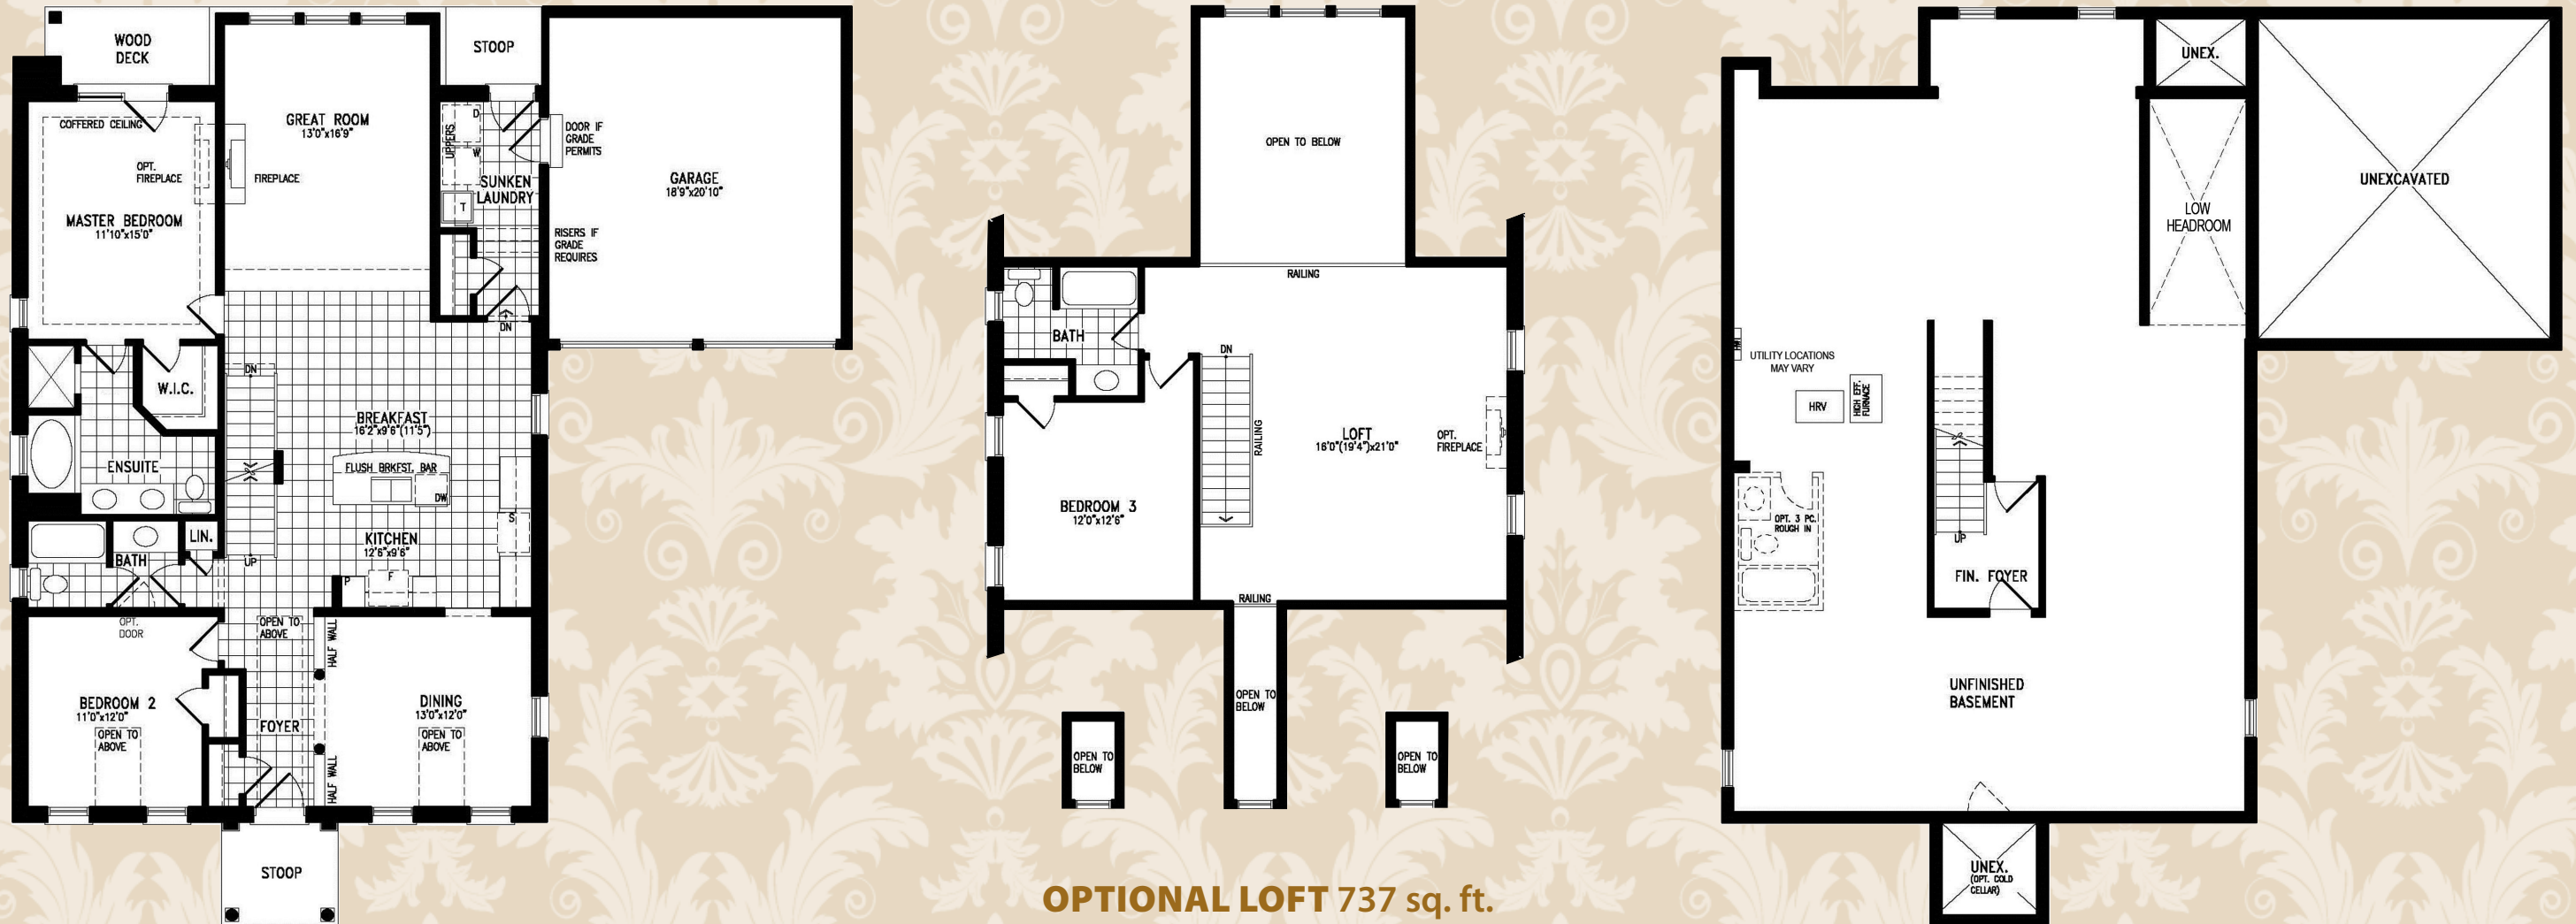

Hillebrand

1700 sq. ft. (includes 75 sq. ft. of finished foyer in basement)

GROUND FLOOR 1625 sq. ft.
(with optional loft shown)

OPTIONAL LOFT 737 sq. ft.

UNFINISHED BASEMENT